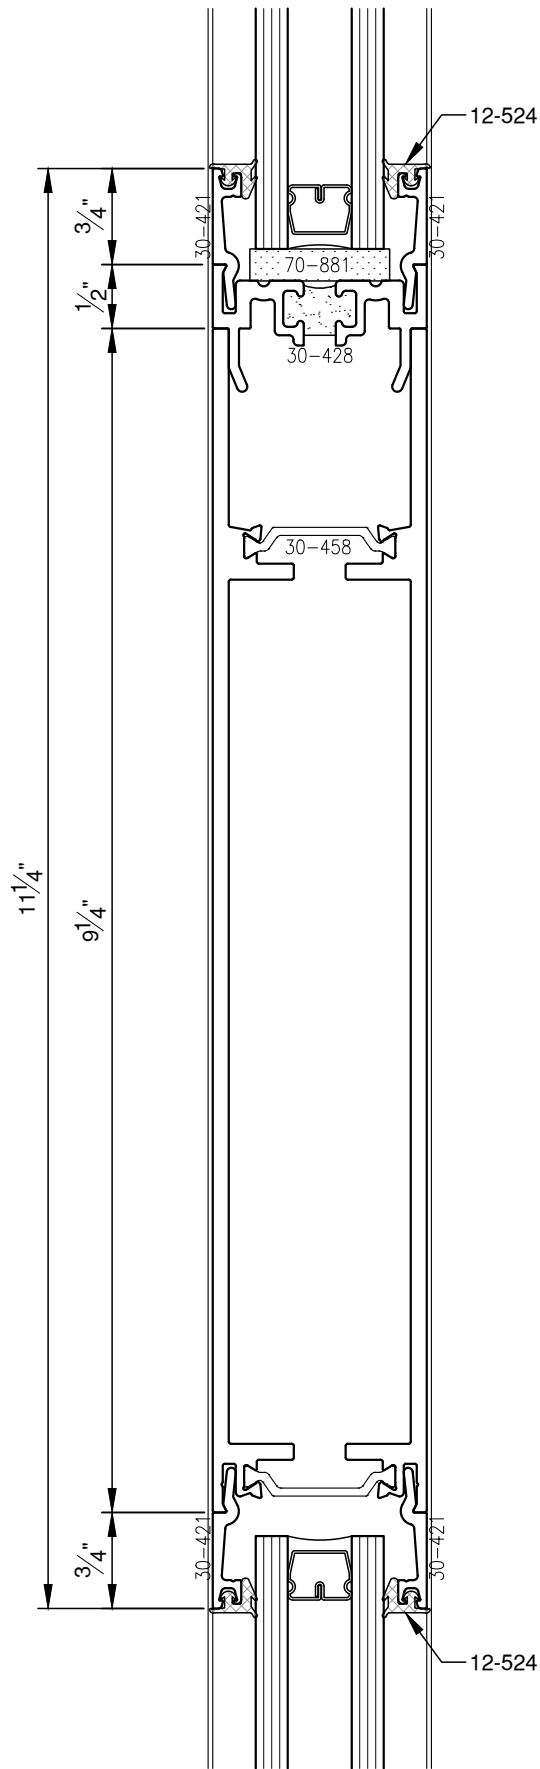

SCALE: 3/4

PITTC[®] ARCHITECTURAL METALS, INC.

1530 Landmeier Road Elk Grove Village, IL 60007 847-593-3131 fax: 847-593-9946

SCALE: 3/4

PITTC[®] ARCHITECTURAL METALS, INC.

1530 Landmeier Road Elk Grove Village, IL 60007 847-593-3131 fax: 847-593-9946