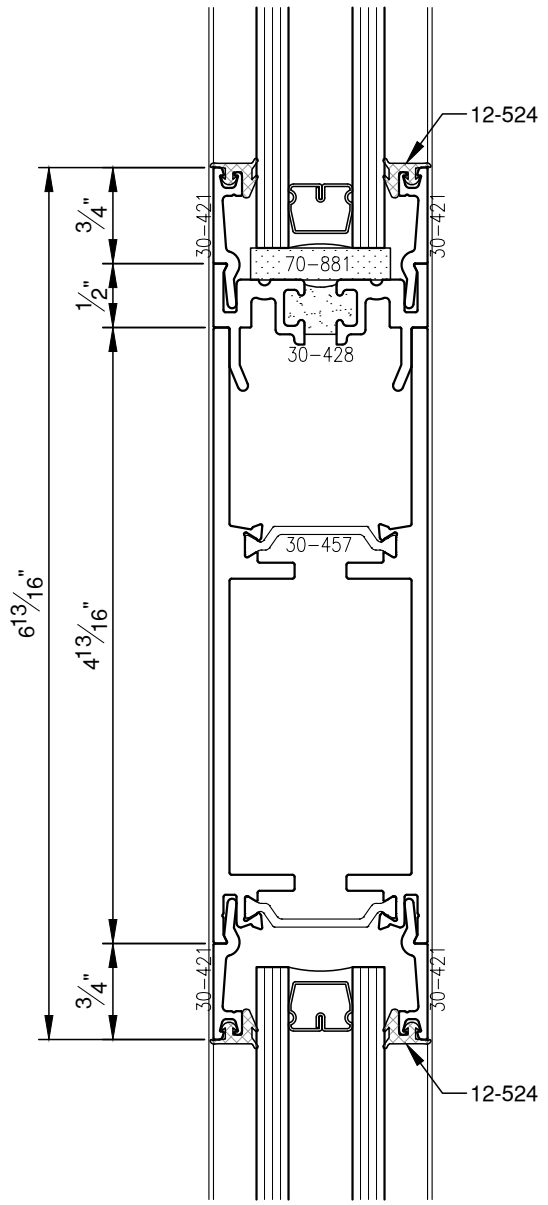

SCALE: 3/4

PITTC[®] ARCHITECTURAL METALS, INC.

1530 Landmeier Road Elk Grove Village, IL 60007 847-593-3131 fax: 847-593-9946

SCALE: 3/4

PITTC[®] ARCHITECTURAL METALS, INC.

1530 Landmeier Road Elk Grove Village, IL 60007 847-593-3131 fax: 847-593-9946