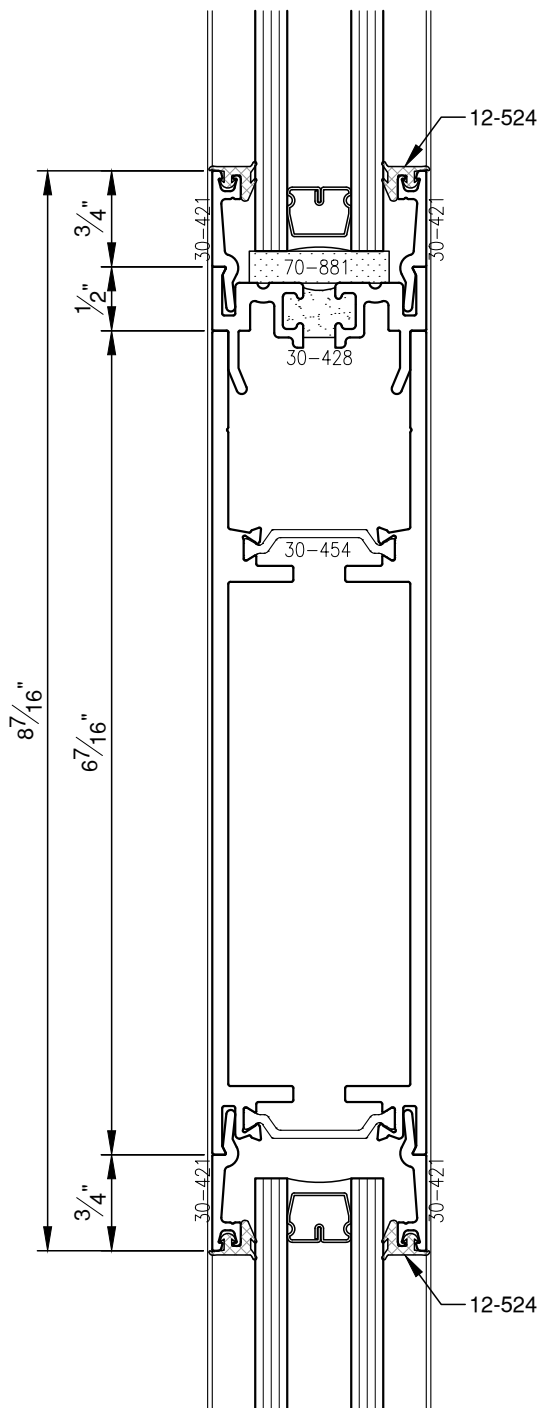

SCALE: 3/4

PITTC[®] ARCHITECTURAL METALS, INC.

1530 Landmeier Road Elk Grove Village, IL 60007 847-593-3131 fax: 847-593-9946

SCALE: 3/4

PITTC[®] ARCHITECTURAL METALS, INC.

1530 Landmeier Road Elk Grove Village, IL 60007 847-593-3131 fax: 847-593-9946