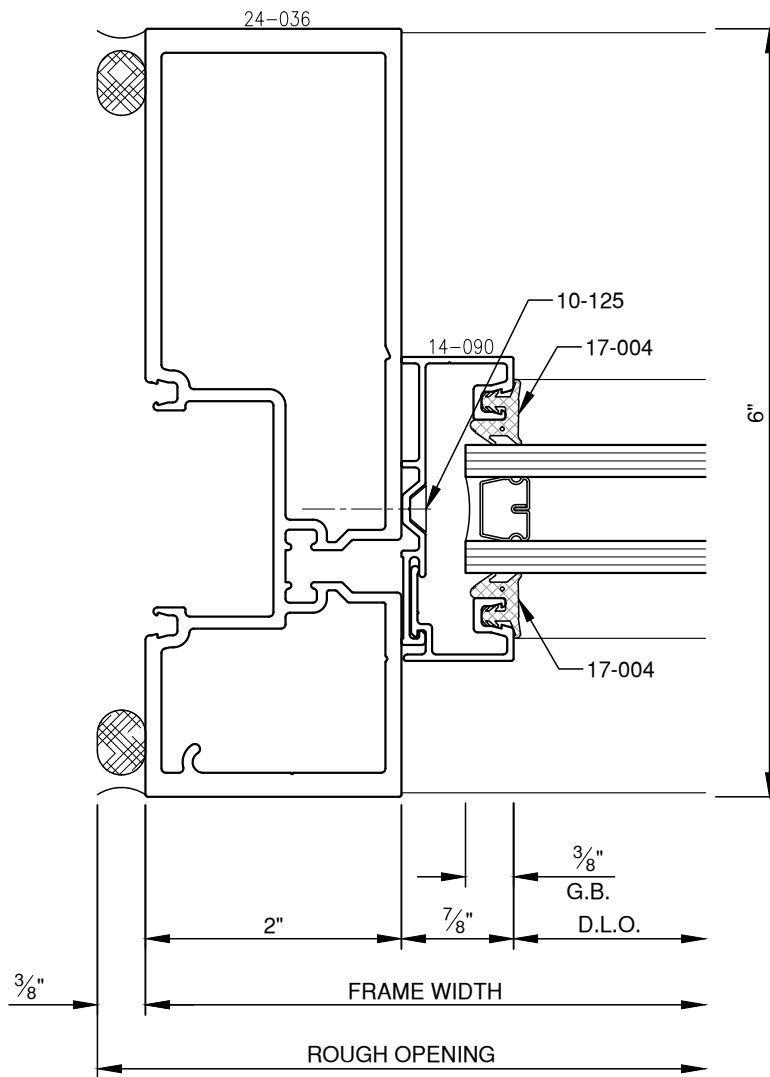

SCALE: 3/4

PITTC® ARCHITECTURAL METALS, INC.

1530 Landmeier Road Elk Grove Village, IL 60007 847-593-3131 fax: 847-593-9946