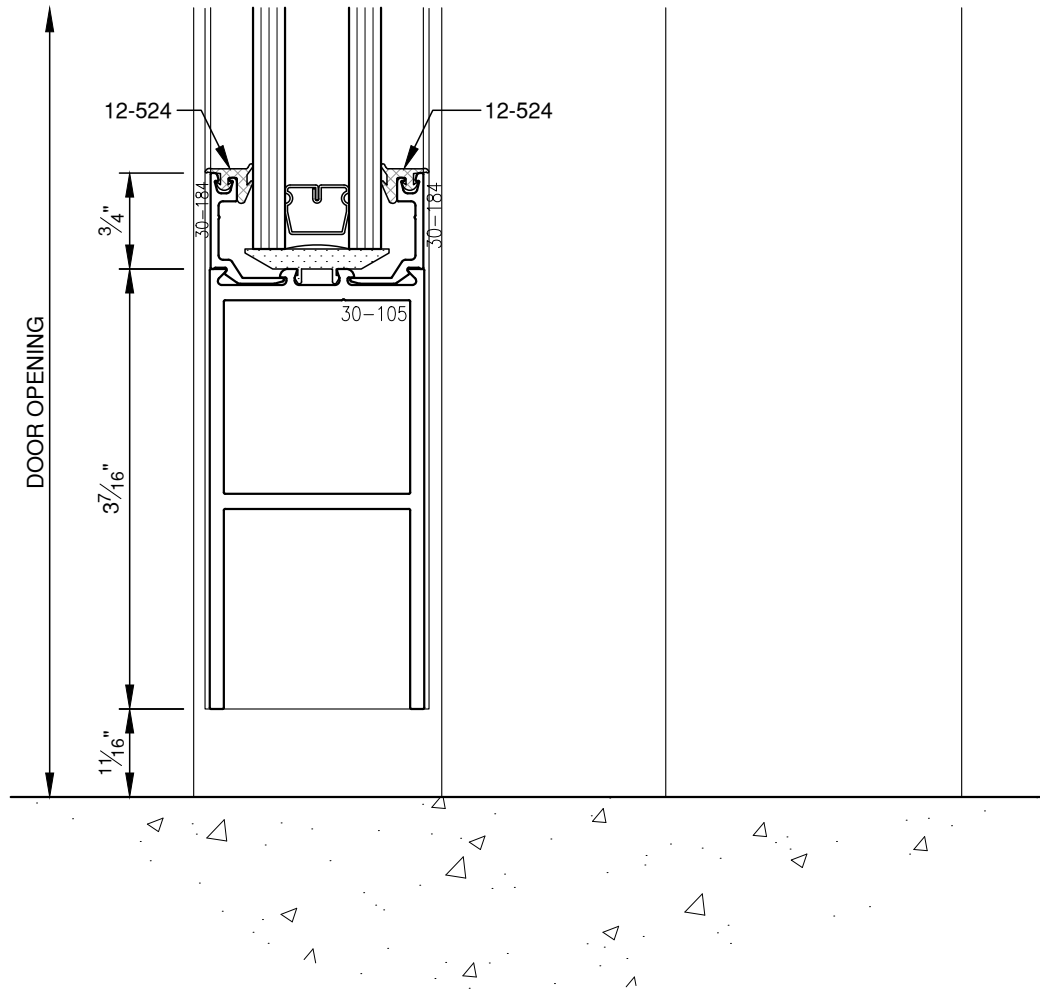

SCALE: 3/4

PITTC[®] ARCHITECTURAL METALS, INC.

1530 Landmeier Road Elk Grove Village, IL 60007 847-593-3131 fax: 847-593-9946