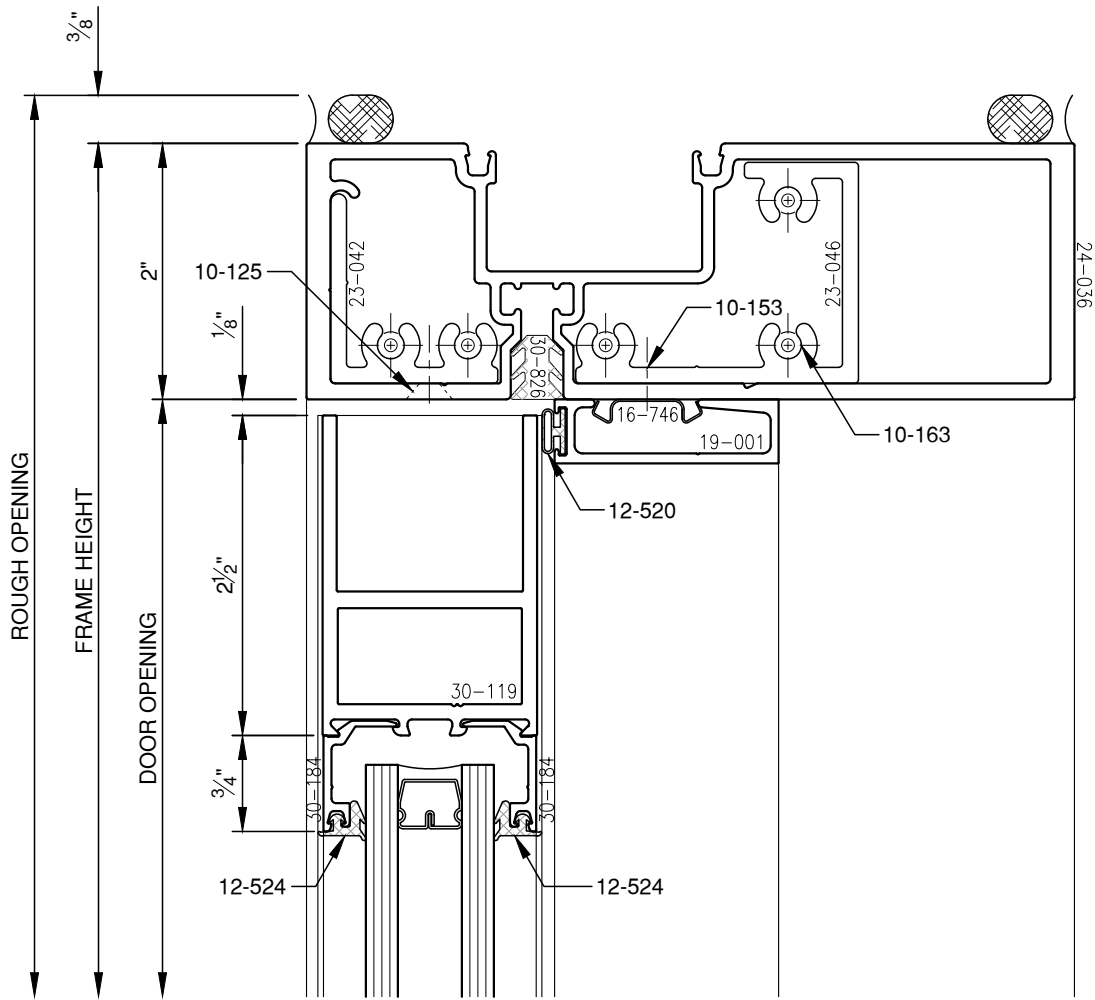

SCALE: 3/4

SCALE: 3/4

SCALE: 3/4

PITTO® ARCHITECTURAL METALS, INC.

1530 Landmeier Road Elk Grove Village, IL 60007 847-593-3131 fax: 847-593-9946

SCALE: 3/4

PITTC[®] ARCHITECTURAL METALS, INC.

1530 Landmeier Road Elk Grove Village, IL 60007 847-593-3131 fax: 847-593-9946

SCALE: 3/4

PITTC[®] ARCHITECTURAL METALS, INC.

1530 Landmeier Road Elk Grove Village, IL 60007 847-593-3131 fax: 847-593-9946

SCALE: 3/4

PITTC[®] ARCHITECTURAL METALS, INC.

1530 Landmeier Road Elk Grove Village, IL 60007 847-593-3131 fax: 847-593-9946

SCALE: 3/4

PITTC[®] ARCHITECTURAL METALS, INC.

1530 Landmeier Road Elk Grove Village, IL 60007 847-593-3131 fax: 847-593-9946