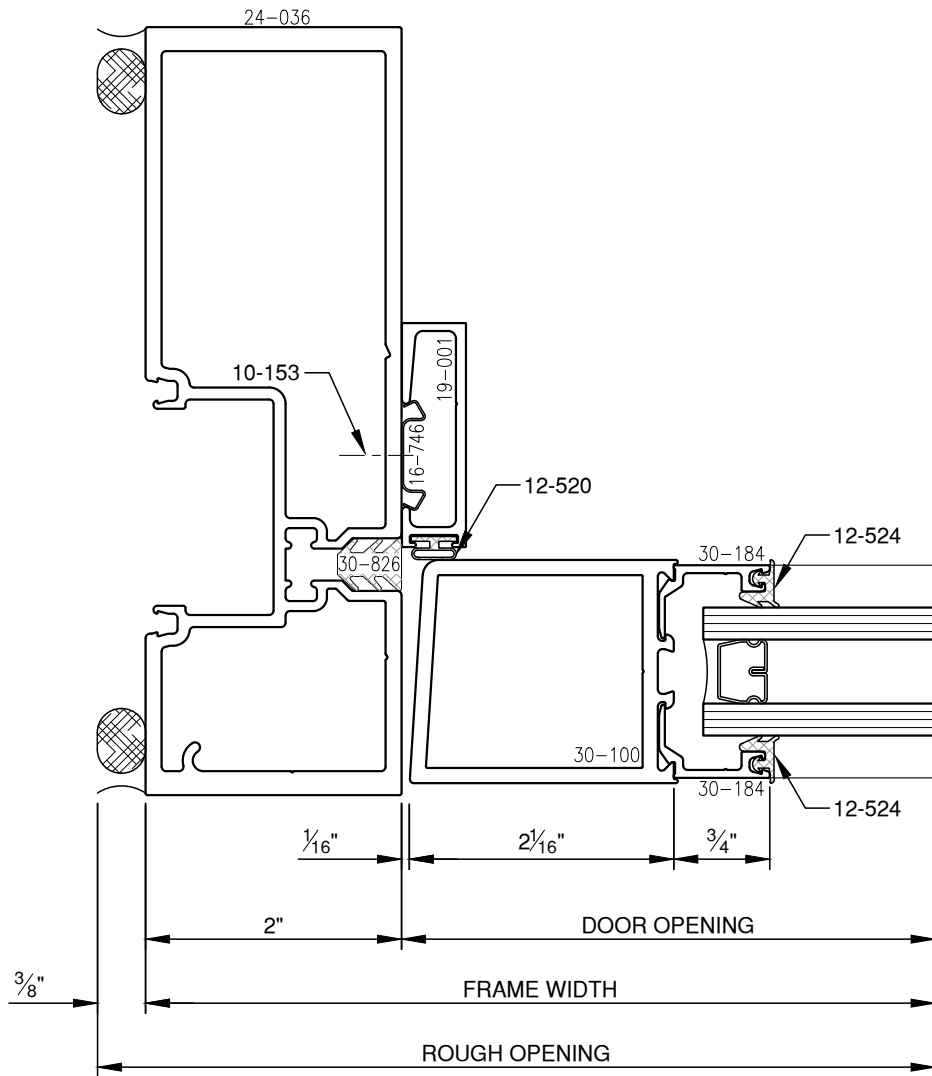

SCALE: 3/4

SCALE: 3/4

SCALE: 3/4

PITTO® ARCHITECTURAL METALS, INC.

1530 Landmeier Road Elk Grove Village, IL 60007 847-593-3131 fax: 847-593-9946

SCALE: 3/4

PITTC[®] ARCHITECTURAL METALS, INC.

1530 Landmeier Road Elk Grove Village, IL 60007 847-593-3131 fax: 847-593-9946