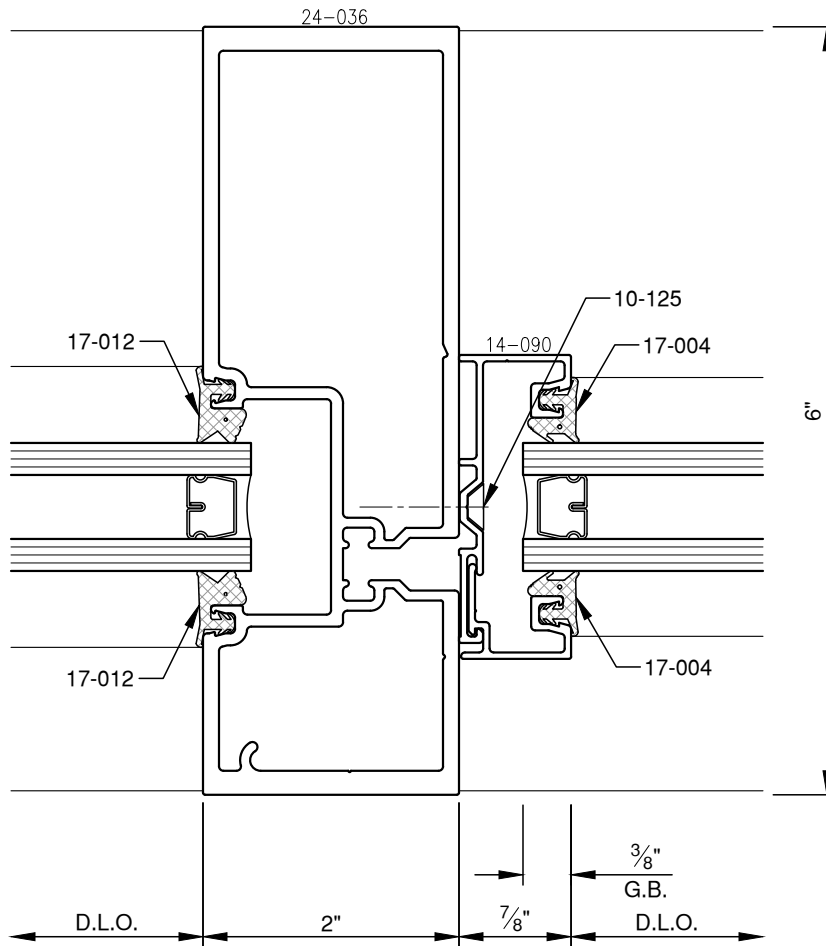

SCALE: 3/4

SCALE: 3/4

SCALE: 3/4

PITTO® ARCHITECTURAL METALS, INC.

1530 Landmeier Road Elk Grove Village, IL 60007 847-593-3131 fax: 847-593-9946

SCALE: 3/4

PITTC[®] ARCHITECTURAL METALS, INC.

1530 Landmeier Road Elk Grove Village, IL 60007 847-593-3131 fax: 847-593-9946