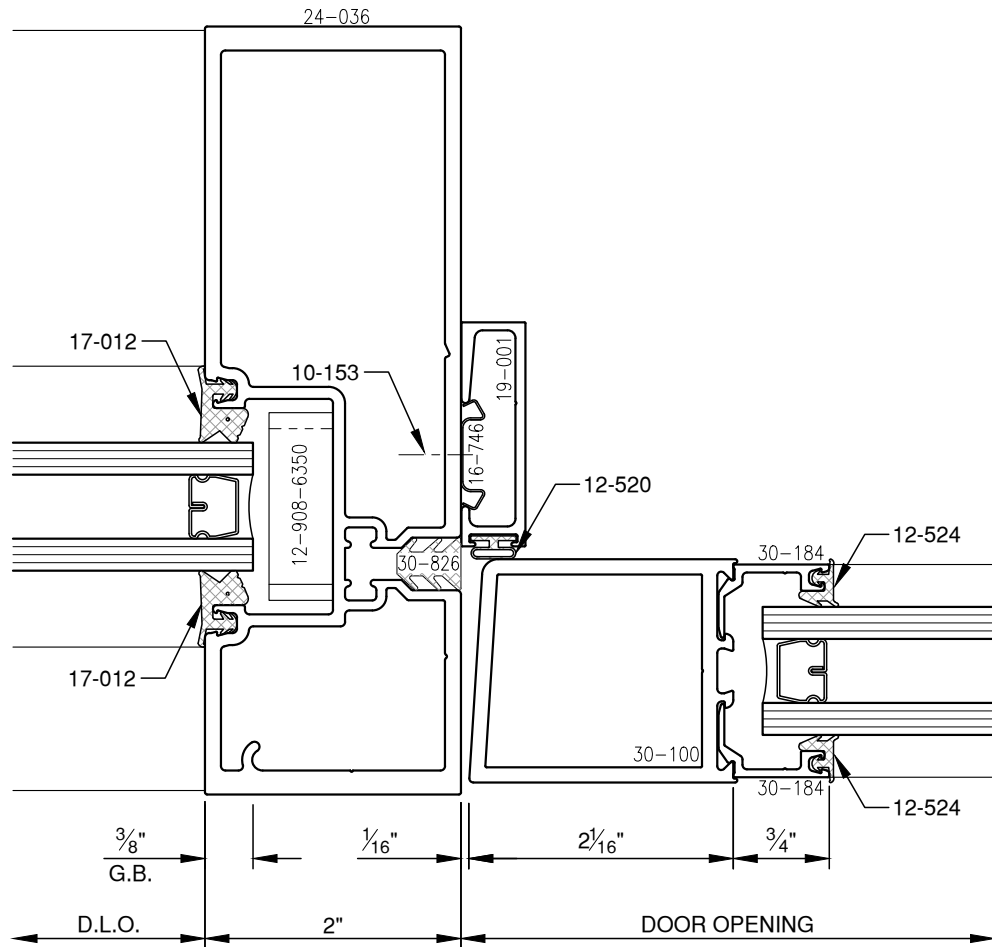

SCALE: 3/4

SCALE: 3/4

SCALE: 3/4

PITTO® ARCHITECTURAL METALS, INC.

1530 Landmeier Road Elk Grove Village, IL 60007 847-593-3131 fax: 847-593-9946

SCALE: 3/4

PITTC[®] ARCHITECTURAL METALS, INC.

1530 Landmeier Road Elk Grove Village, IL 60007 847-593-3131 fax: 847-593-9946