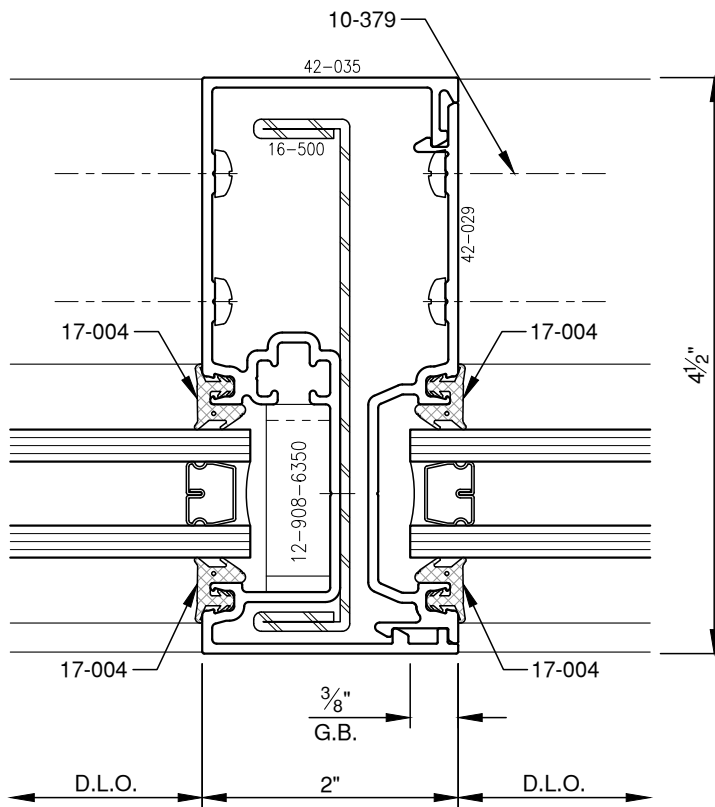

SCALE: 3/4

SCALE: 3/4

**PITTC**<sup>®</sup> ARCHITECTURAL METALS, INC.

1530 Landmeier Road Elk Grove Village, IL 60007 847-593-3131 fax: 847-593-9946

SCALE: 3/4

SCALE: 3/4

**PITTC<sup>®</sup>** ARCHITECTURAL METALS, INC.