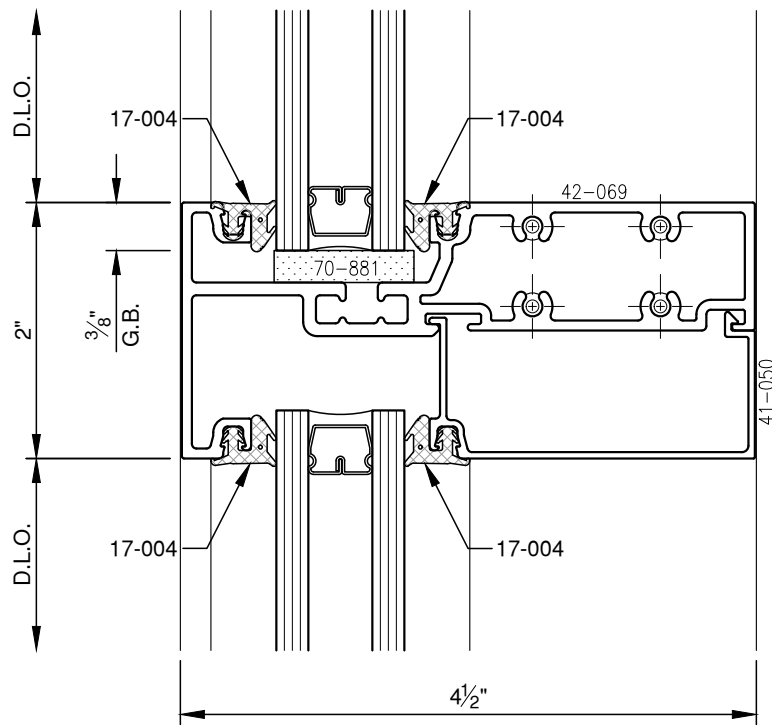

SCALE: 3/4

SCALE: 3/4

**PITTC<sup>®</sup>** ARCHITECTURAL METALS, INC.

1530 Landmeier Road Elk Grove Village, IL 60007 847-593-3131 fax: 847-593-9946

SCALE: 3/4

**PITTC**<sup>®</sup> ARCHITECTURAL METALS, INC.