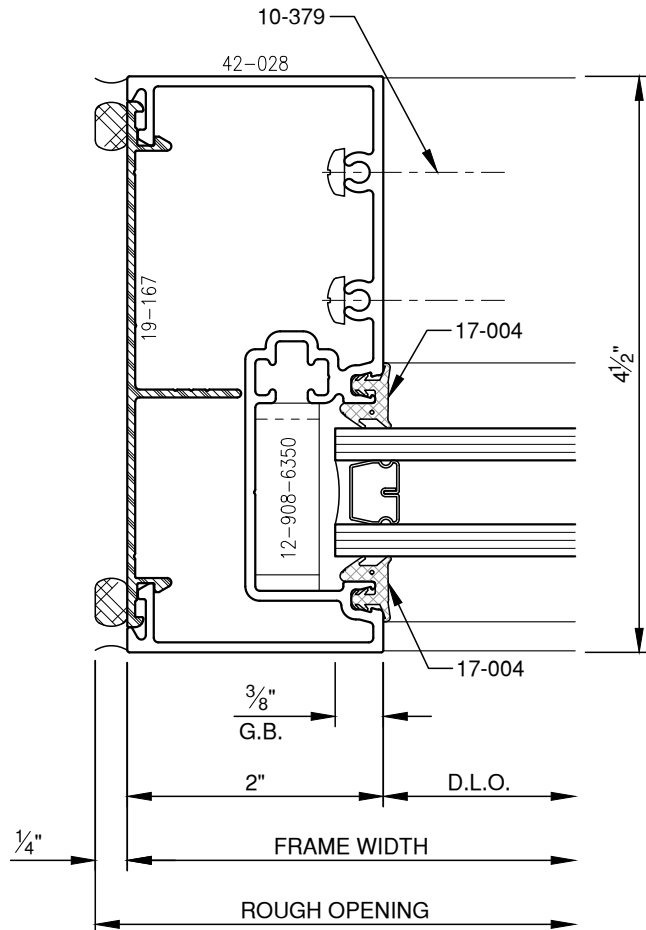

SCALE: 3/4

SCALE: 3/4

**PITTC**<sup>®</sup> ARCHITECTURAL METALS, INC.

1530 Landmeier Road Elk Grove Village, IL 60007 847-593-3131 fax: 847-593-9946

SCALE: 3/4

SCALE: 3/4

**PITTC<sup>®</sup>** ARCHITECTURAL METALS, INC.