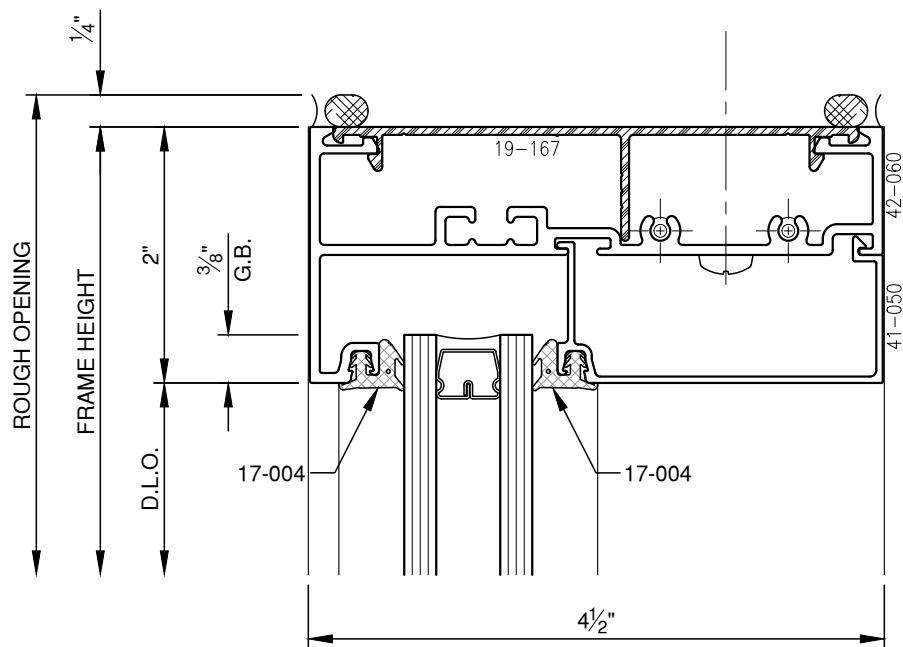

SCALE: 3/4

SCALE: 3/4

**PITTC<sup>®</sup>** ARCHITECTURAL METALS, INC.

1530 Landmeier Road Elk Grove Village, IL 60007 847-593-3131 fax: 847-593-9946

SCALE: 3/4

**PITTC**<sup>®</sup> ARCHITECTURAL METALS, INC.