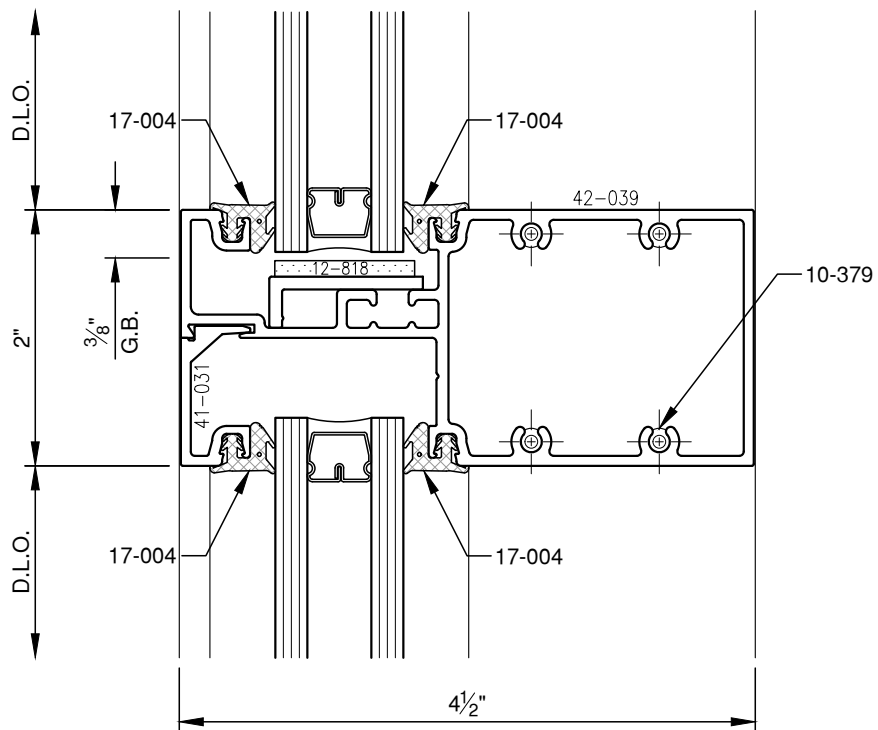

SCALE: 3/4

PITTC® ARCHITECTURAL METALS, INC.

1530 Landmeier Road Elk Grove Village, IL 60007 847-593-3131 fax: 847-593-9946