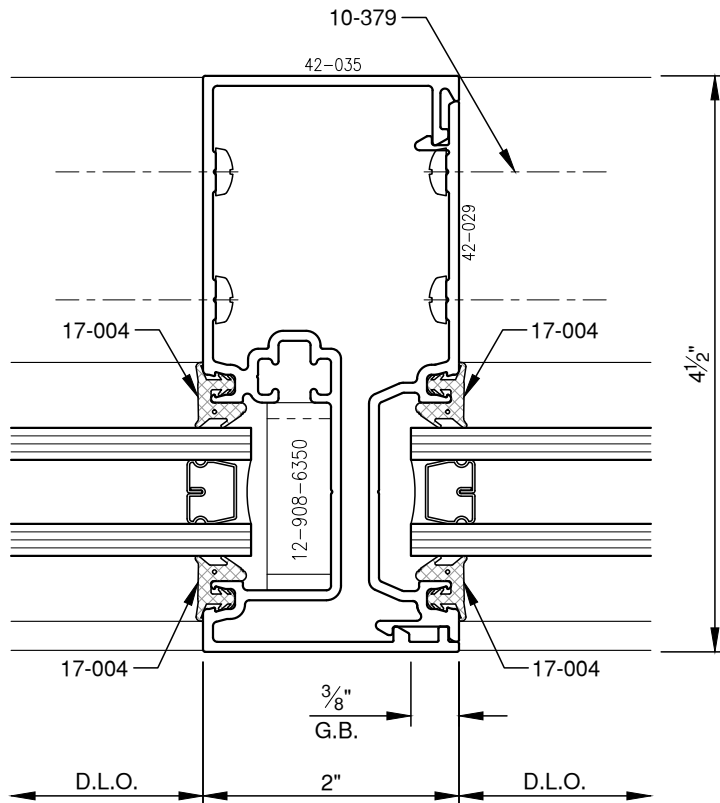

SCALE: 3/4

SCALE: 3/4

**PITTC**<sup>®</sup> ARCHITECTURAL METALS, INC.

1530 Landmeier Road Elk Grove Village, IL 60007 847-593-3131 fax: 847-593-9946

SCALE: 3/4

SCALE: 3/4

**PITTC<sup>®</sup>** ARCHITECTURAL METALS, INC.