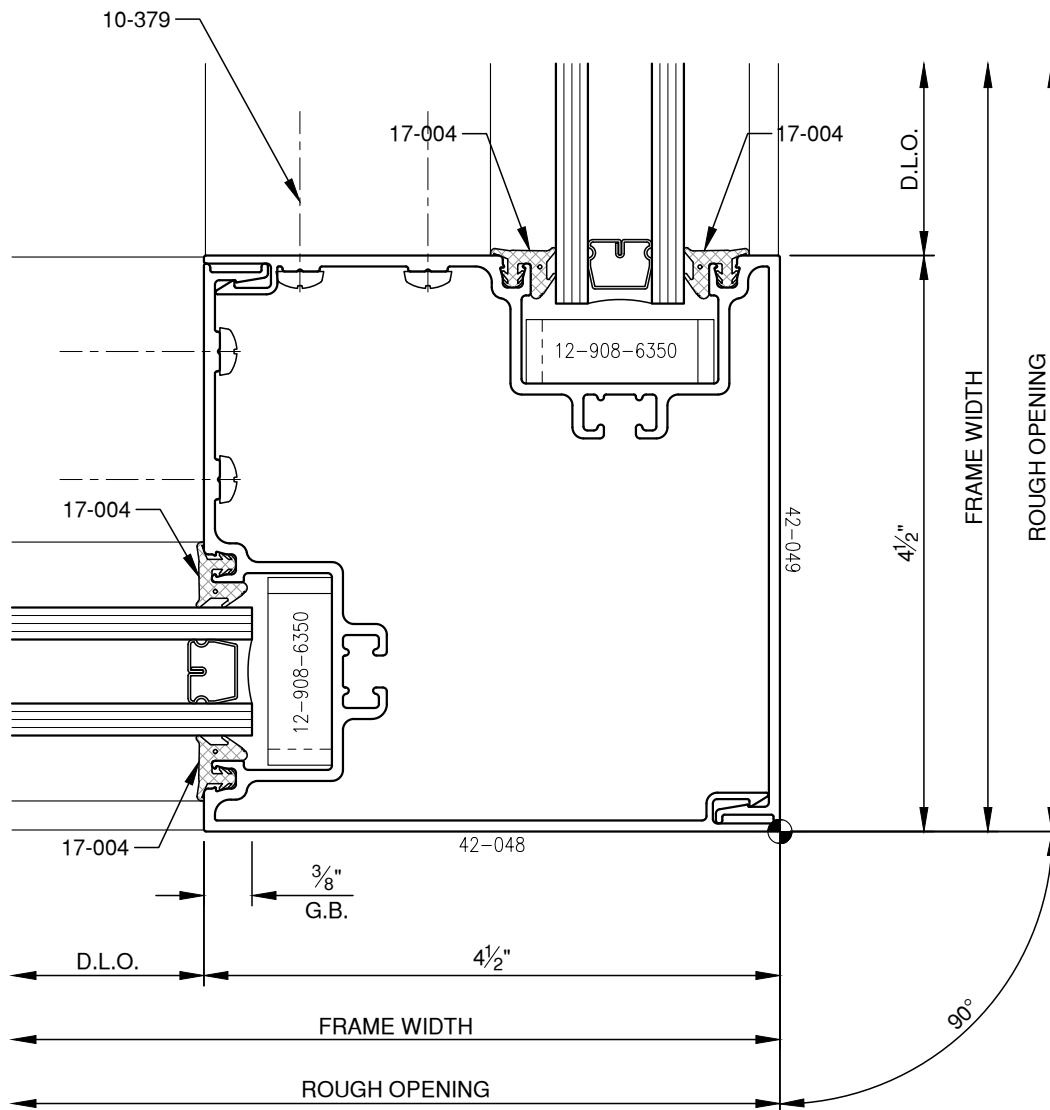

SCALE: 3/4

SCALE: 3/4

**PITTC**<sup>®</sup> ARCHITECTURAL METALS, INC.

1530 Landmeier Road Elk Grove Village, IL 60007 847-593-3131 fax: 847-593-9946

SCALE: 3/4

SCALE: 3/4

**PITTC<sup>®</sup>** ARCHITECTURAL METALS, INC.