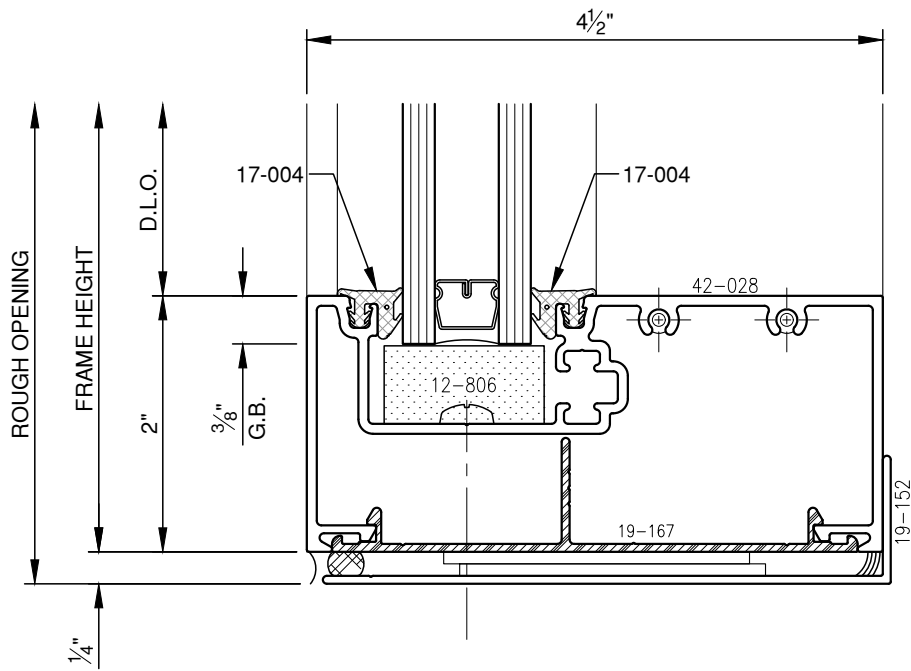

SCALE: 3/4

PITTC® ARCHITECTURAL METALS, INC.

1530 Landmeier Road Elk Grove Village, IL 60007 847-593-3131 fax: 847-593-9946