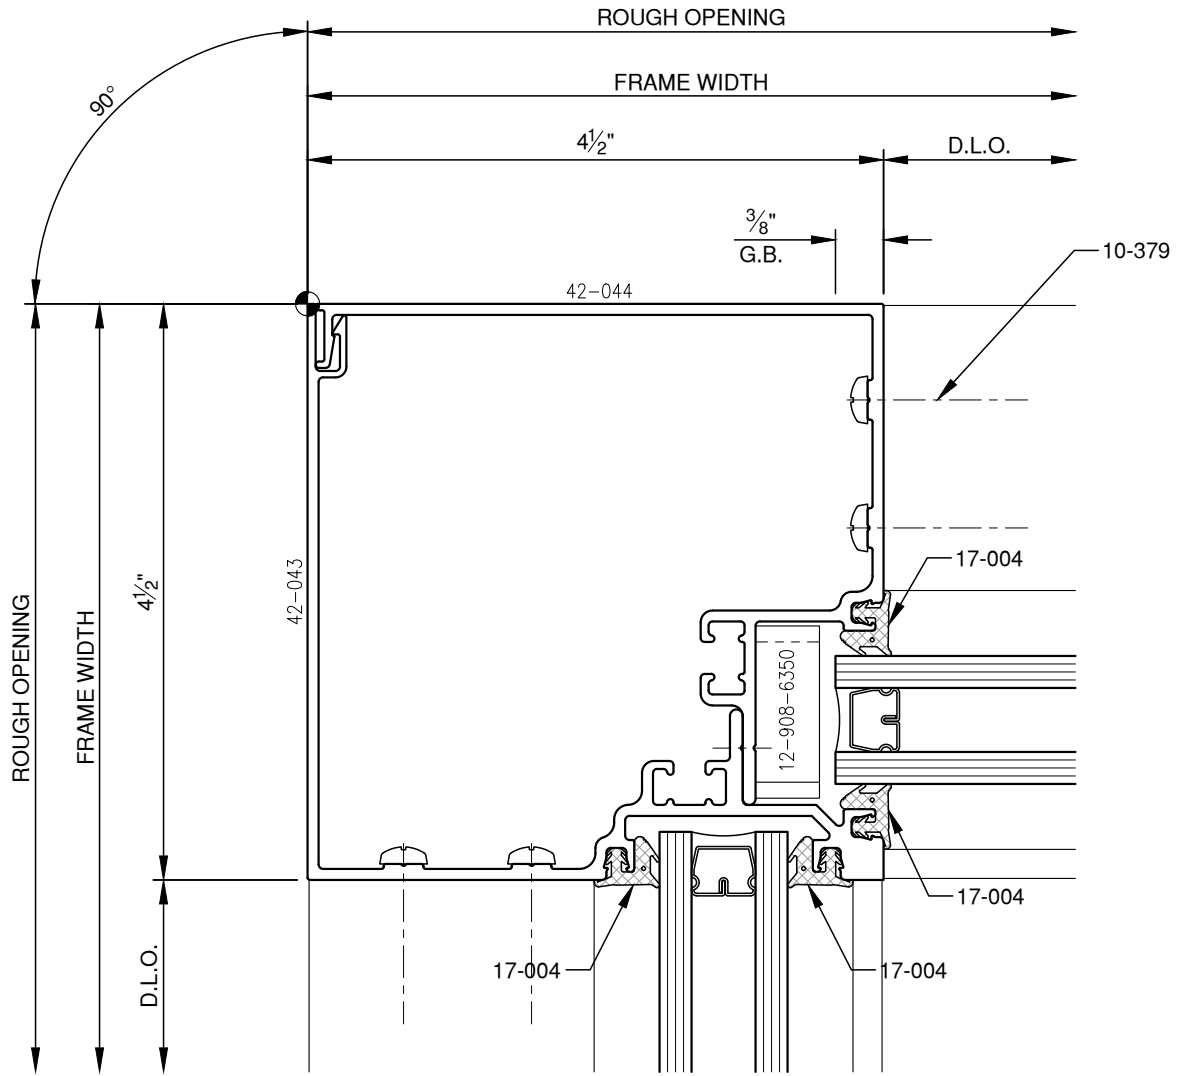

SCALE: 3/4

PITTO® ARCHITECTURAL METALS, INC.

1530 Landmeier Road Elk Grove Village, IL 60007 847-593-3131 fax: 847-593-9946