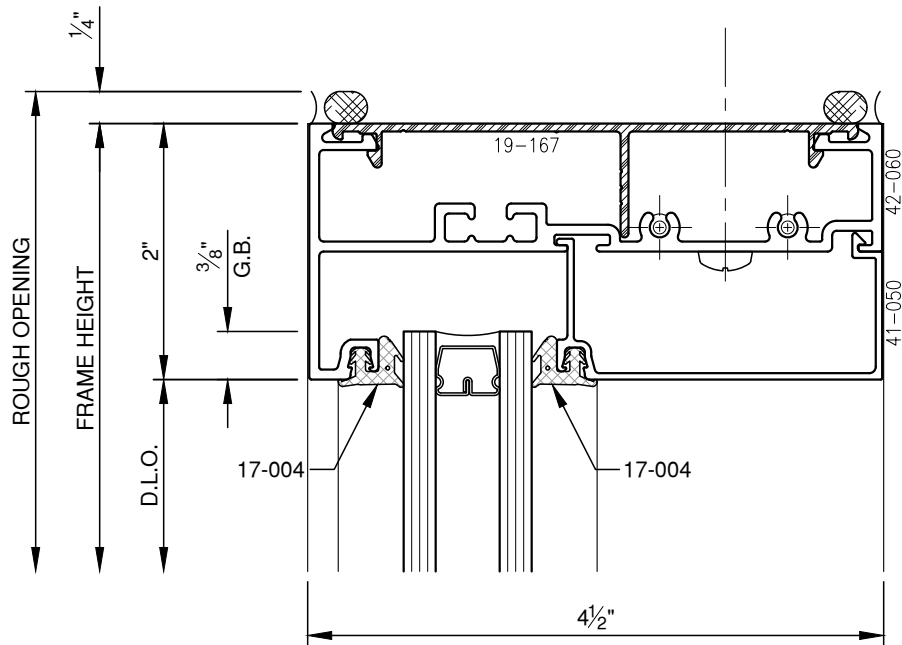

SCALE: 3/4

SCALE: 3/4

**PITTC<sup>®</sup>** ARCHITECTURAL METALS, INC.

1530 Landmeier Road Elk Grove Village, IL 60007 847-593-3131 fax: 847-593-9946

SCALE: 3/4

**PITTC**<sup>®</sup> ARCHITECTURAL METALS, INC.