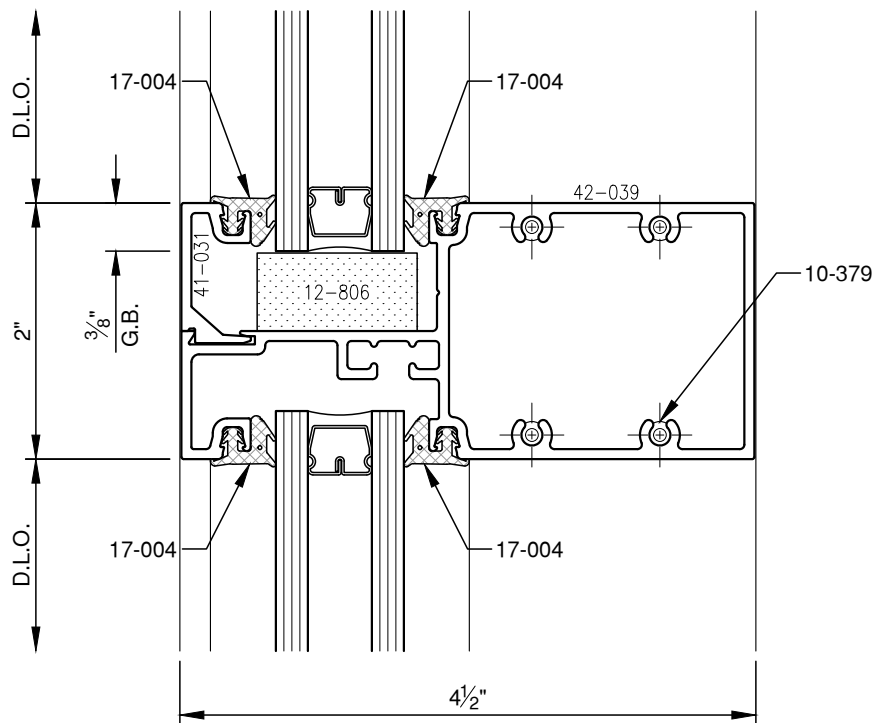

SCALE: 3/4

SCALE: 3/4

**PITTC<sup>®</sup>** ARCHITECTURAL METALS, INC.

1530 Landmeier Road Elk Grove Village, IL 60007 847-593-3131 fax: 847-593-9946

SCALE: 3/4

**PITTC**<sup>®</sup> ARCHITECTURAL METALS, INC.