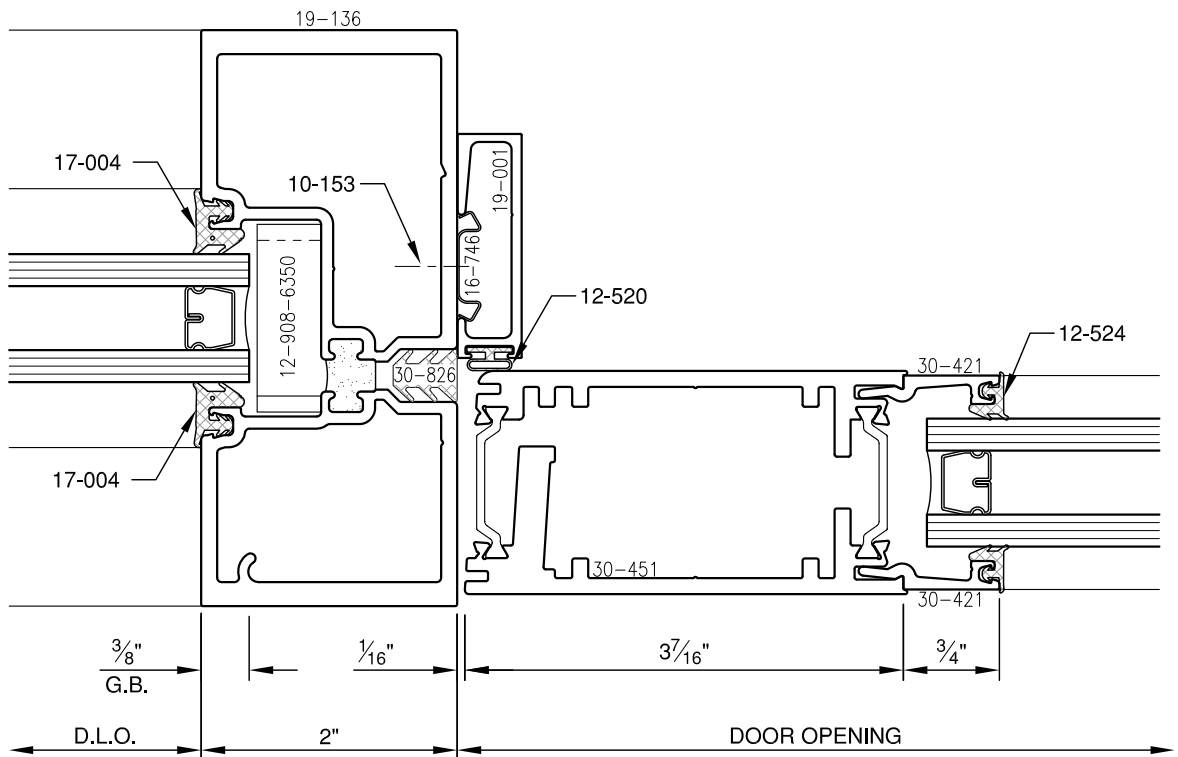

SCALE: 3/4

SCALE: 3/4

SCALE: 3/4

PITTC[®] ARCHITECTURAL METALS, INC.

1530 Landmeier Road Elk Grove Village, IL 60007 847-593-3131 fax: 847-593-9946

SCALE: 3/4

PITTC[®] ARCHITECTURAL METALS, INC.

1530 Landmeier Road Elk Grove Village, IL 60007 847-593-3131 fax: 847-593-9946

SCALE: 3/4

PITTC[®] ARCHITECTURAL METALS, INC.

1530 Landmeier Road Elk Grove Village, IL 60007 847-593-3131 fax: 847-593-9946

SCALE: 3/4

SCALE: 3/4