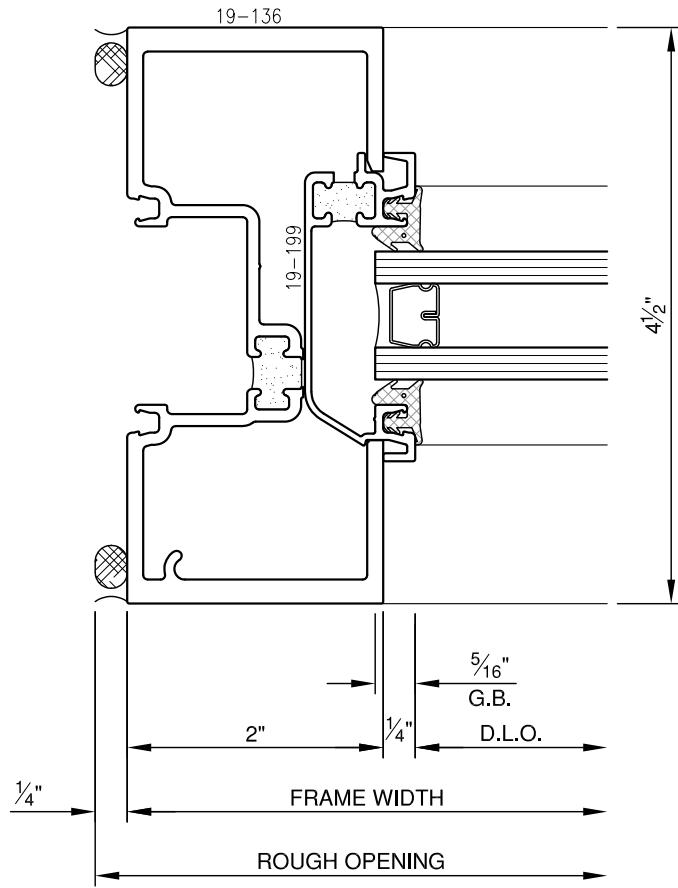

SCALE: 3/4

SCALE: 3/4

SCALE: 3/4

PITTC[®] ARCHITECTURAL METALS, INC.

1530 Landmeier Road Elk Grove Village, IL 60007 847-593-3131 fax: 847-593-9946

SCALE: 3/4

PITTC[®] ARCHITECTURAL METALS, INC.

1530 Landmeier Road Elk Grove Village, IL 60007 847-593-3131 fax: 847-593-9946

SCALE: 3/4

PITTC[®] ARCHITECTURAL METALS, INC.

1530 Landmeier Road Elk Grove Village, IL 60007 847-593-3131 fax: 847-593-9946

SCALE: 3/4

SCALE: 3/4