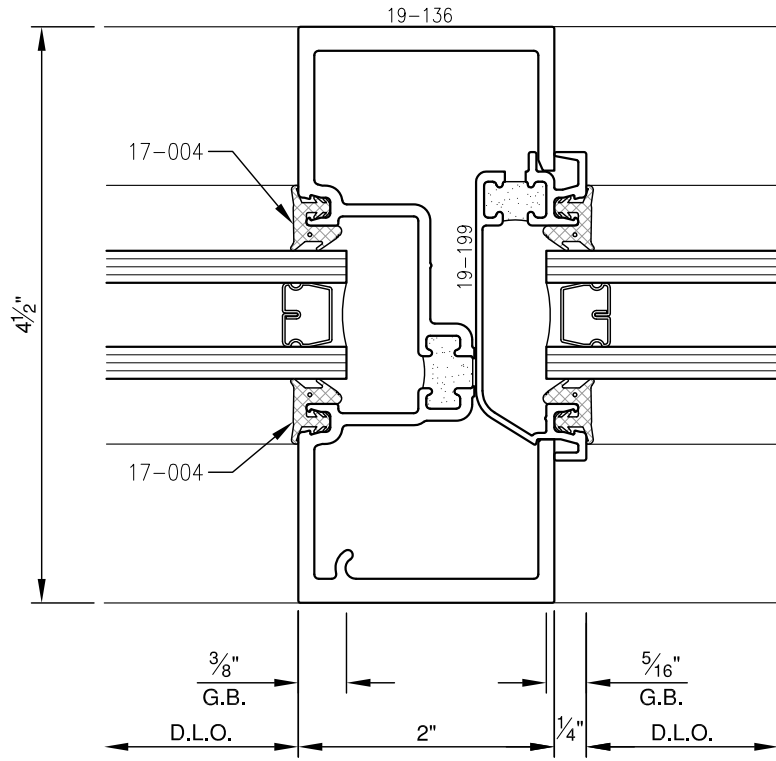

SCALE: 3/4

SCALE: 3/4

SCALE: 3/4

PITTC[®] ARCHITECTURAL METALS, INC.

1530 Landmeier Road Elk Grove Village, IL 60007 847-593-3131 fax: 847-593-9946

SCALE: 3/4

PITTC[®] ARCHITECTURAL METALS, INC.

1530 Landmeier Road Elk Grove Village, IL 60007 847-593-3131 fax: 847-593-9946

SCALE: 3/4

PITTC[®] ARCHITECTURAL METALS, INC.

1530 Landmeier Road Elk Grove Village, IL 60007 847-593-3131 fax: 847-593-9946

SCALE: 3/4

SCALE: 3/4