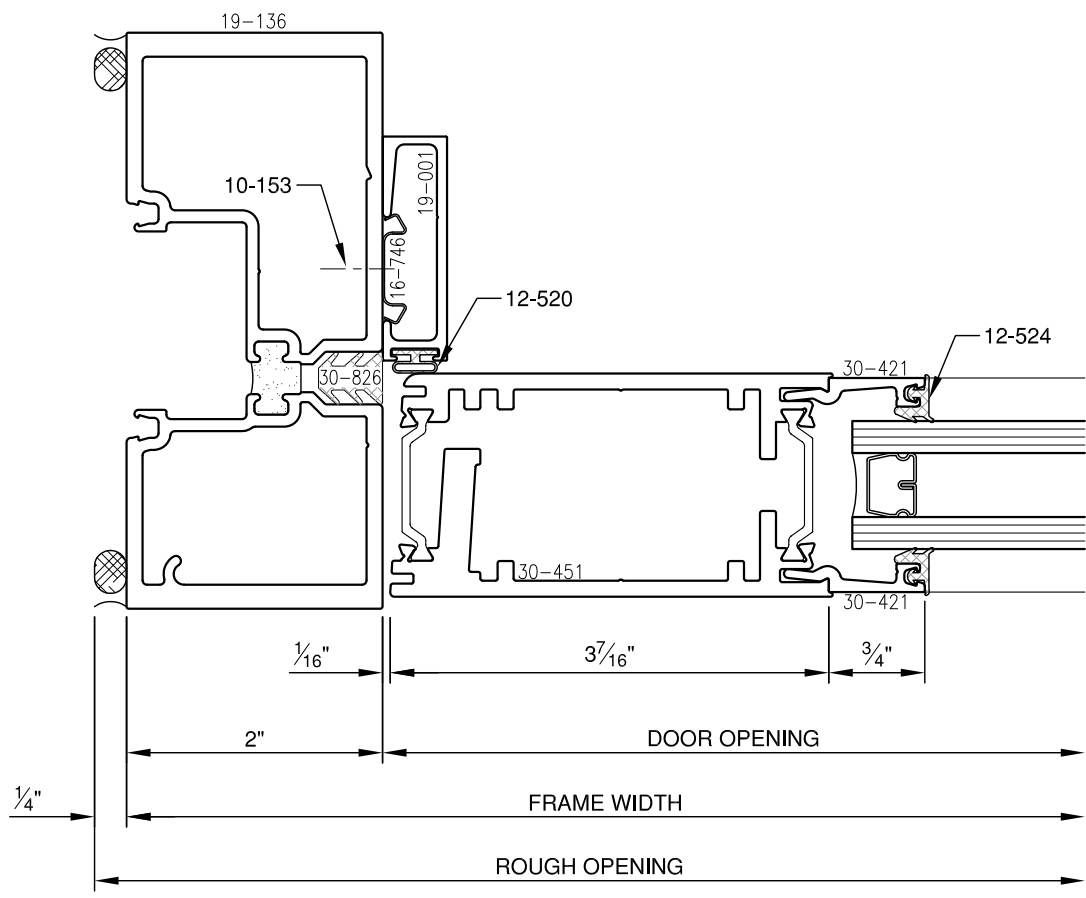

SCALE: 3/4

SCALE: 3/4

SCALE: 3/4

PITTC[®] ARCHITECTURAL METALS, INC.

1530 Landmeier Road Elk Grove Village, IL 60007 847-593-3131 fax: 847-593-9946

SCALE: 3/4

PITTC[®] ARCHITECTURAL METALS, INC.

1530 Landmeier Road Elk Grove Village, IL 60007 847-593-3131 fax: 847-593-9946

SCALE: 3/4

PITTC[®] ARCHITECTURAL METALS, INC.

1530 Landmeier Road Elk Grove Village, IL 60007 847-593-3131 fax: 847-593-9946

SCALE: 3/4

SCALE: 3/4