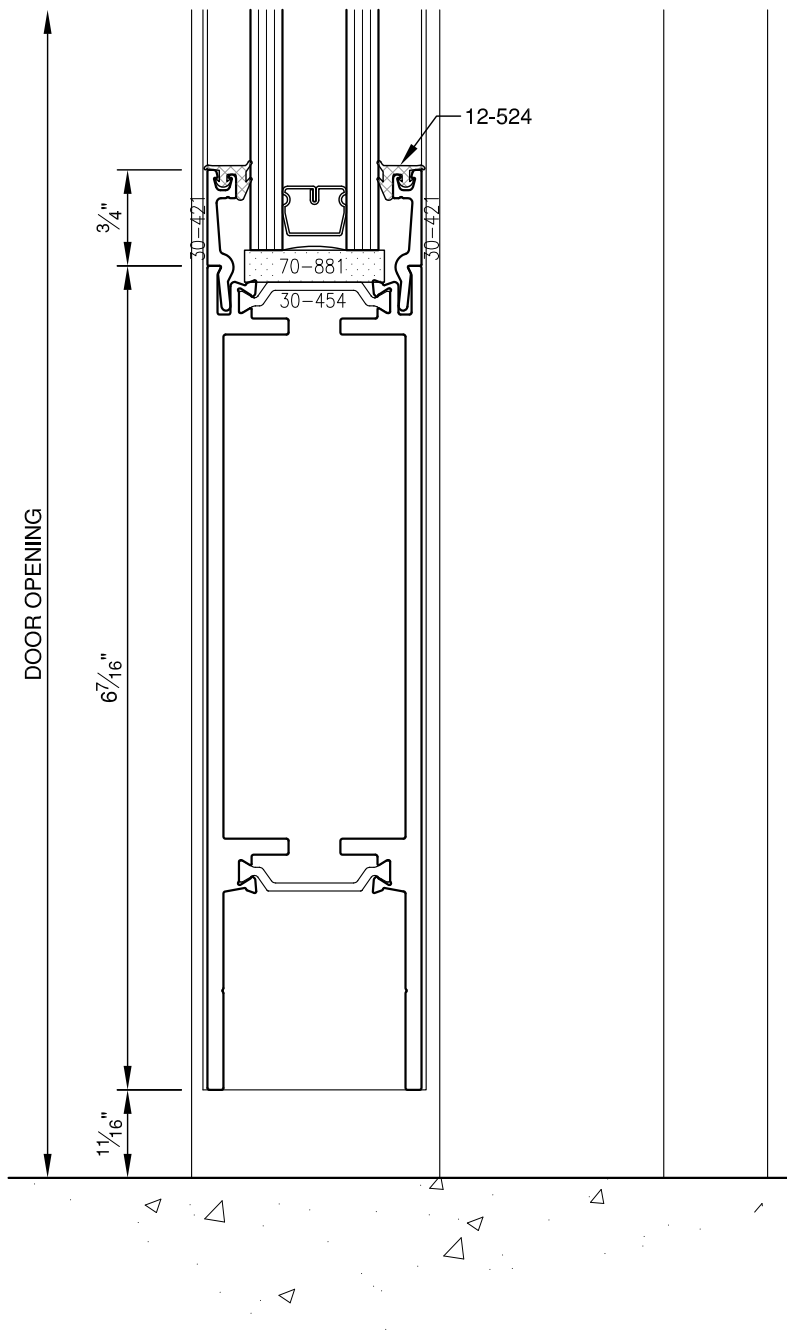

SCALE: 3/4

SCALE: 3/4

SCALE: 3/4

PITTC[®] ARCHITECTURAL METALS, INC.

1530 Landmeier Road Elk Grove Village, IL 60007 847-593-3131 fax: 847-593-9946

SCALE: 3/4

PITTC[®] ARCHITECTURAL METALS, INC.

1530 Landmeier Road Elk Grove Village, IL 60007 847-593-3131 fax: 847-593-9946

SCALE: 3/4

PITTC[®] ARCHITECTURAL METALS, INC.

1530 Landmeier Road Elk Grove Village, IL 60007 847-593-3131 fax: 847-593-9946

SCALE: 3/4

SCALE: 3/4