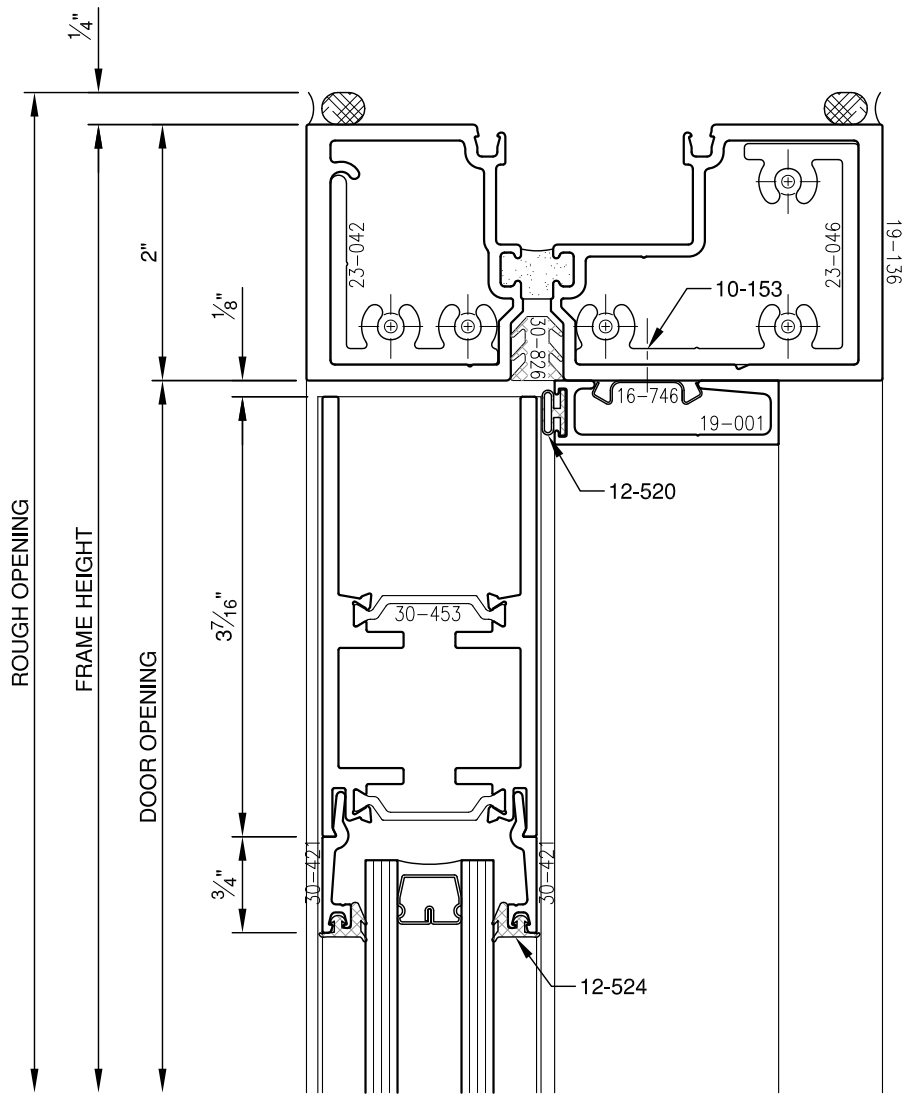

SCALE: 3/4

SCALE: 3/4

SCALE: 3/4

PITTC[®] ARCHITECTURAL METALS, INC.

1530 Landmeier Road Elk Grove Village, IL 60007 847-593-3131 fax: 847-593-9946

SCALE: 3/4

PITTC[®] ARCHITECTURAL METALS, INC.

1530 Landmeier Road Elk Grove Village, IL 60007 847-593-3131 fax: 847-593-9946

SCALE: 3/4

PITTC[®] ARCHITECTURAL METALS, INC.

1530 Landmeier Road Elk Grove Village, IL 60007 847-593-3131 fax: 847-593-9946

SCALE: 3/4

SCALE: 3/4