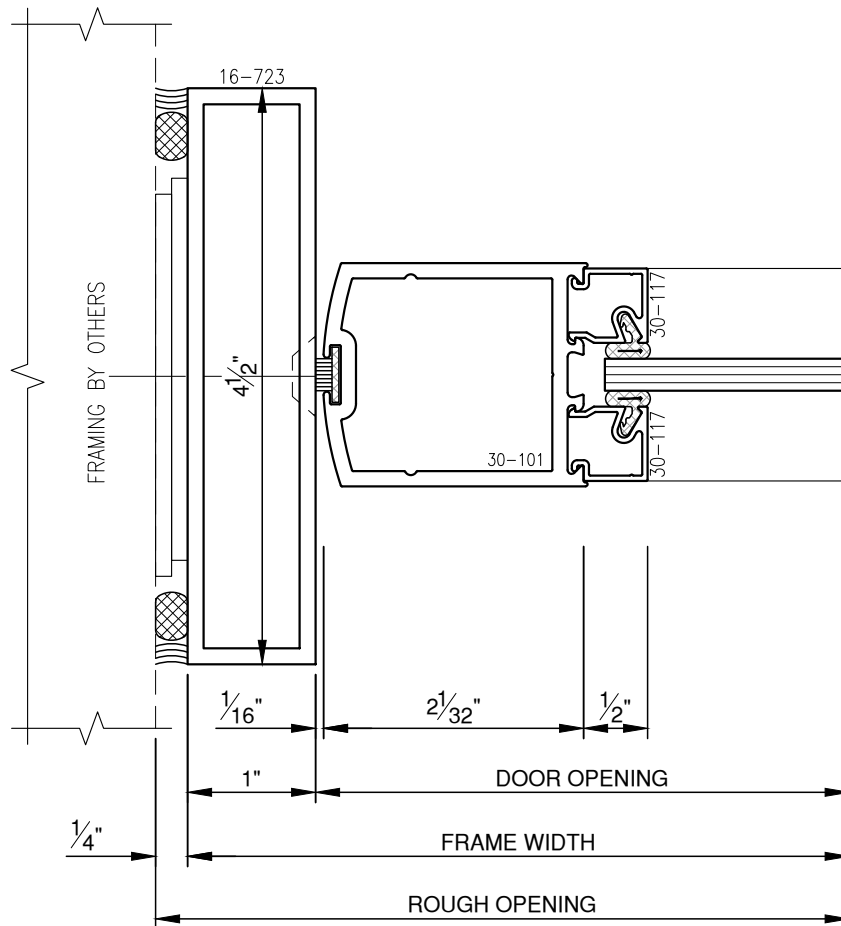

OFFSET HUNG - DOOR JAMB

SCALE: 3/4

OFFSET HUNG - OVERHEAD CONCEALED CLOSER

SCALE: 3/4

OFFSET HUNG - SURFACE CLOSER

SCALE: 3/4

CENTER HUNG - DOOR JAMB

SCALE: 3/4

CENTER HUNG - OVERHEAD CONCEALED CLOSER

SCALE: 3/4

CENTER HUNG

SCALE: 3/4