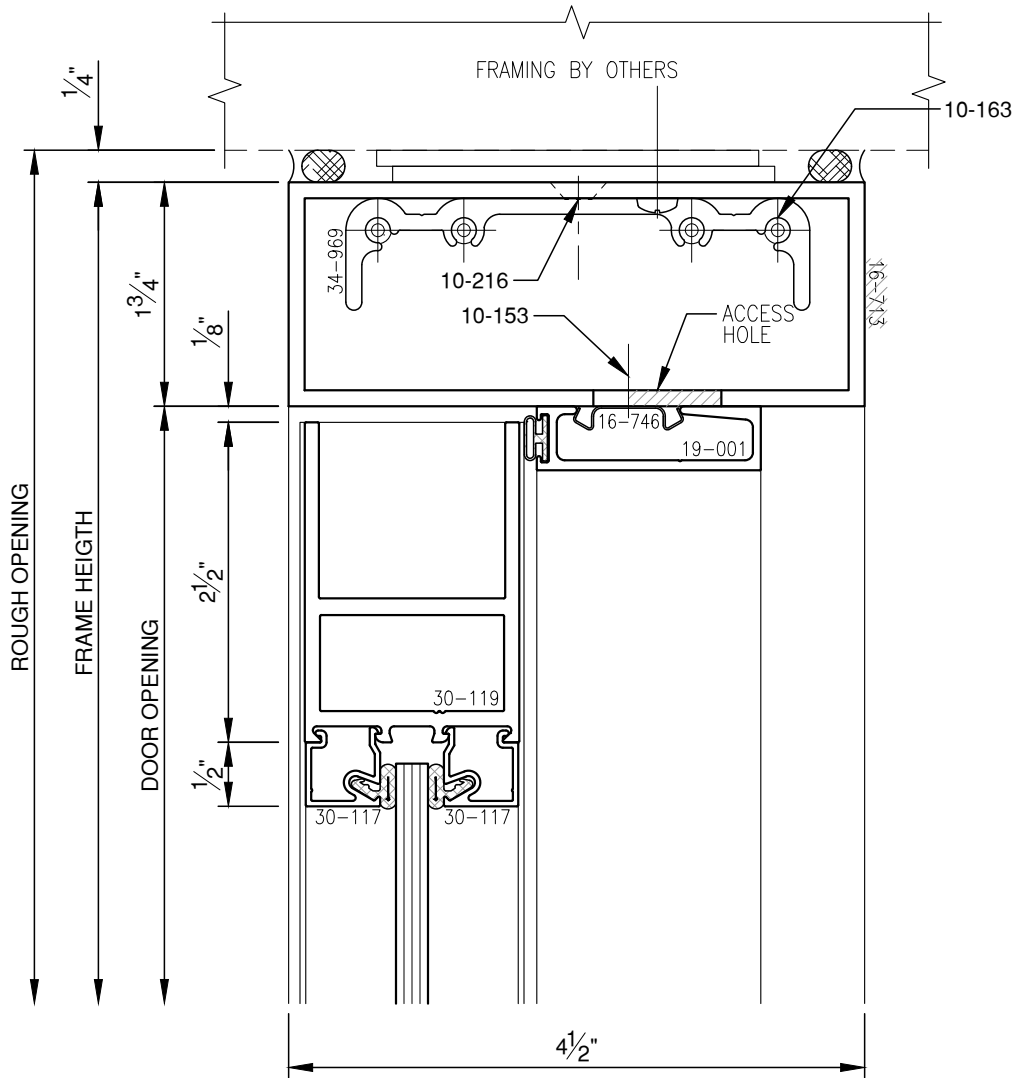

OFFSET HUNG - DOOR JAMB

SCALE: 3/4

OFFSET HUNG - OVERHEAD CONCEALED CLOSER

SCALE: 3/4

OFFSET HUNG - SURFACE CLOSER

SCALE: 3/4

CENTER HUNG - DOOR JAMB

SCALE: 3/4

CENTER HUNG - OVERHEAD CONCEALED CLOSER

SCALE: 3/4

CENTER HUNG

SCALE: 3/4