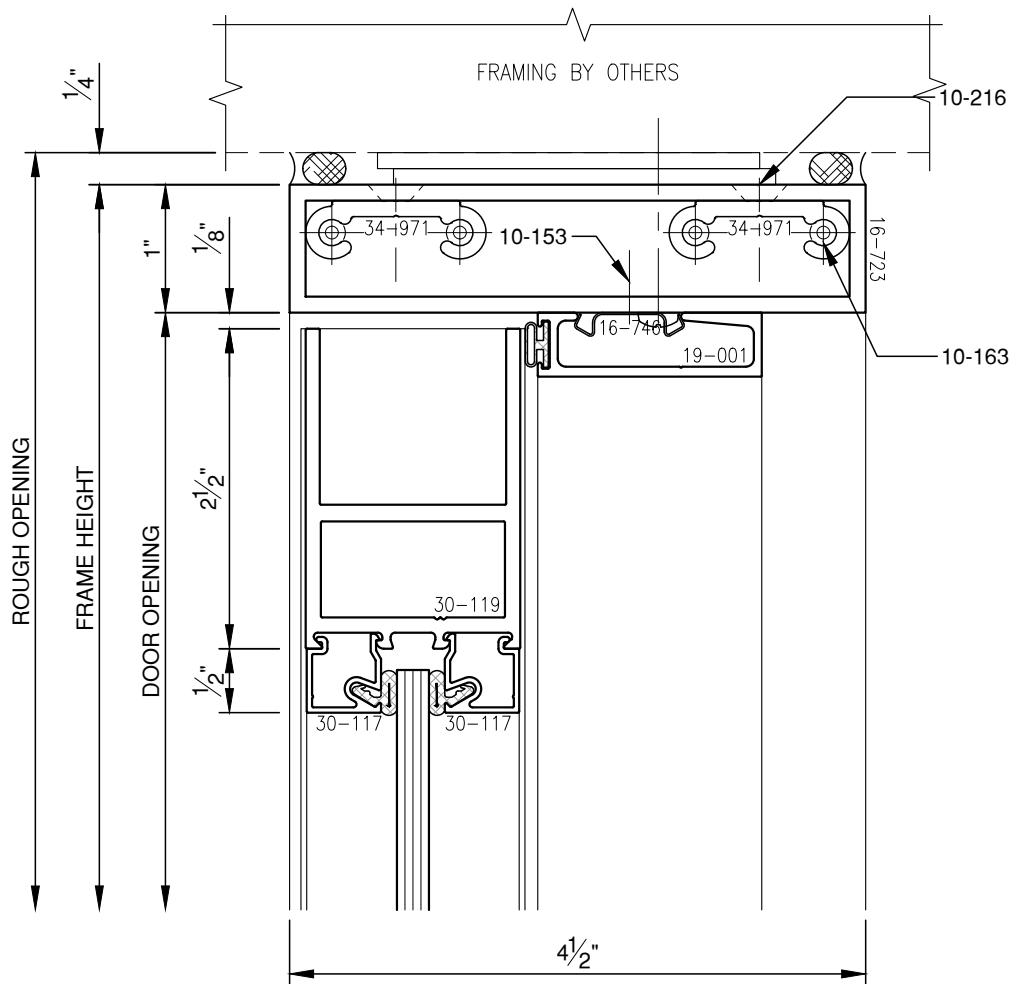

OFFSET HUNG - DOOR JAMB

SCALE: 3/4

OFFSET HUNG - OVERHEAD CONCEALED CLOSER

SCALE: 3/4

OFFSET HUNG - SURFACE CLOSER

SCALE: 3/4

CENTER HUNG - DOOR JAMB

SCALE: 3/4

CENTER HUNG - OVERHEAD CONCEALED CLOSER

SCALE: 3/4

CENTER HUNG

SCALE: 3/4