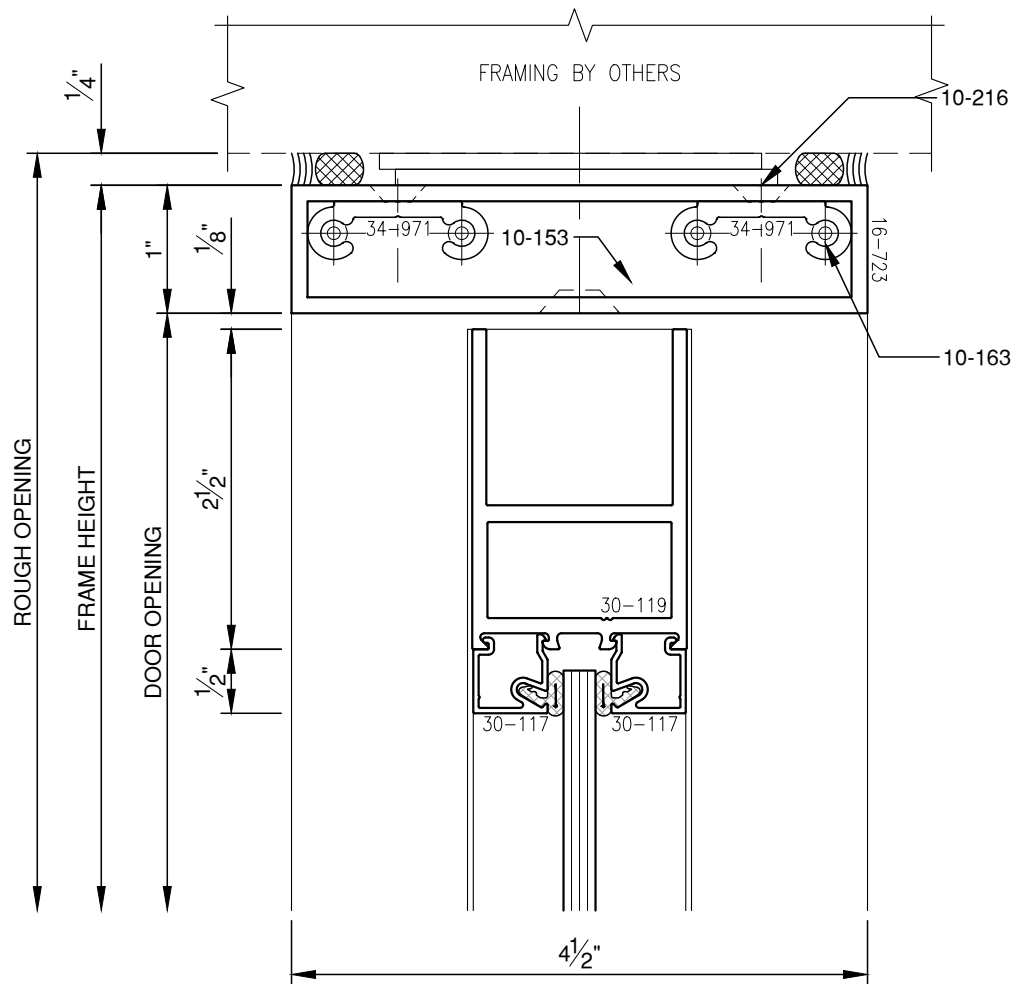

OFFSET HUNG - DOOR JAMB

SCALE: 3/4

OFFSET HUNG - OVERHEAD CONCEALED CLOSER

SCALE: 3/4

OFFSET HUNG - SURFACE CLOSER

SCALE: 3/4

CENTER HUNG - DOOR JAMB

SCALE: 3/4

CENTER HUNG - OVERHEAD CONCEALED CLOSER

SCALE: 3/4

CENTER HUNG

SCALE: 3/4