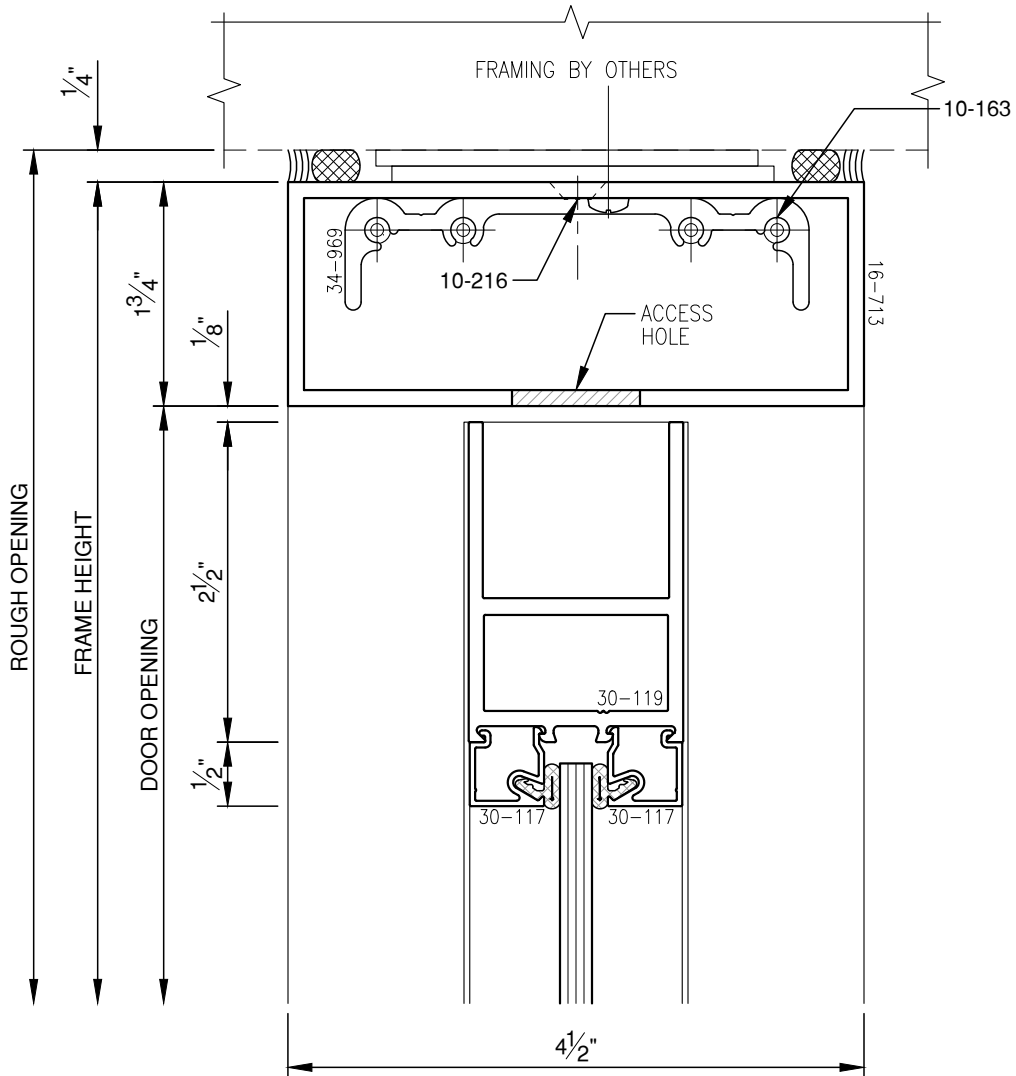

OFFSET HUNG - DOOR JAMB

SCALE: 3/4

OFFSET HUNG - OVERHEAD CONCEALED CLOSER

SCALE: 3/4

OFFSET HUNG - SURFACE CLOSER

SCALE: 3/4

CENTER HUNG - DOOR JAMB

SCALE: 3/4

CENTER HUNG - OVERHEAD CONCEALED CLOSER

SCALE: 3/4

CENTER HUNG

SCALE: 3/4